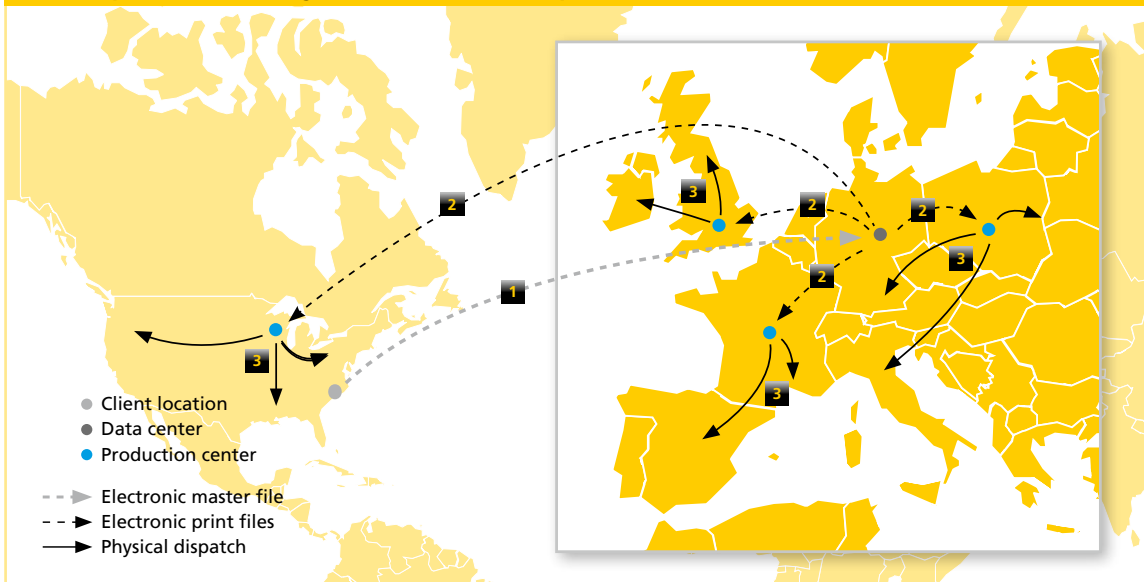

Taking care of the entire process, we are at your side every step of the way.

1. 1 The production and mailing process starts with the transfer of your digital data to Deutsche Post.
2. 2 Upon receipt we separate the data and send it to the selected printing location(s) for printing, fulfillment and distribution. Our local production center prints, addresses, envelopes and franks the documents. According to your requirements in terms of quality and process times, we select the most suitable production location(s) to achieve a cost-efficient, flexible and scalable solution that is tailored to your requirements.
3. 3 Final delivery is made via the local mail service provider.

An example: Fast invoicing from the U.S. to Europe and to the U.S.

What E-POST can offer you:

- A seamless data, print and mail process from a single source, including returns management
- A cost-efficient, flexible and scalable solution that is tailored to your needs
- Reduced costs for office supplies, printing and postage
- Faster process and delivery times
- Reduced CO₂ emissions

Would you like to know more?

Please contact us:
information.logistics@dhl.com
www.global-information-logistics.com